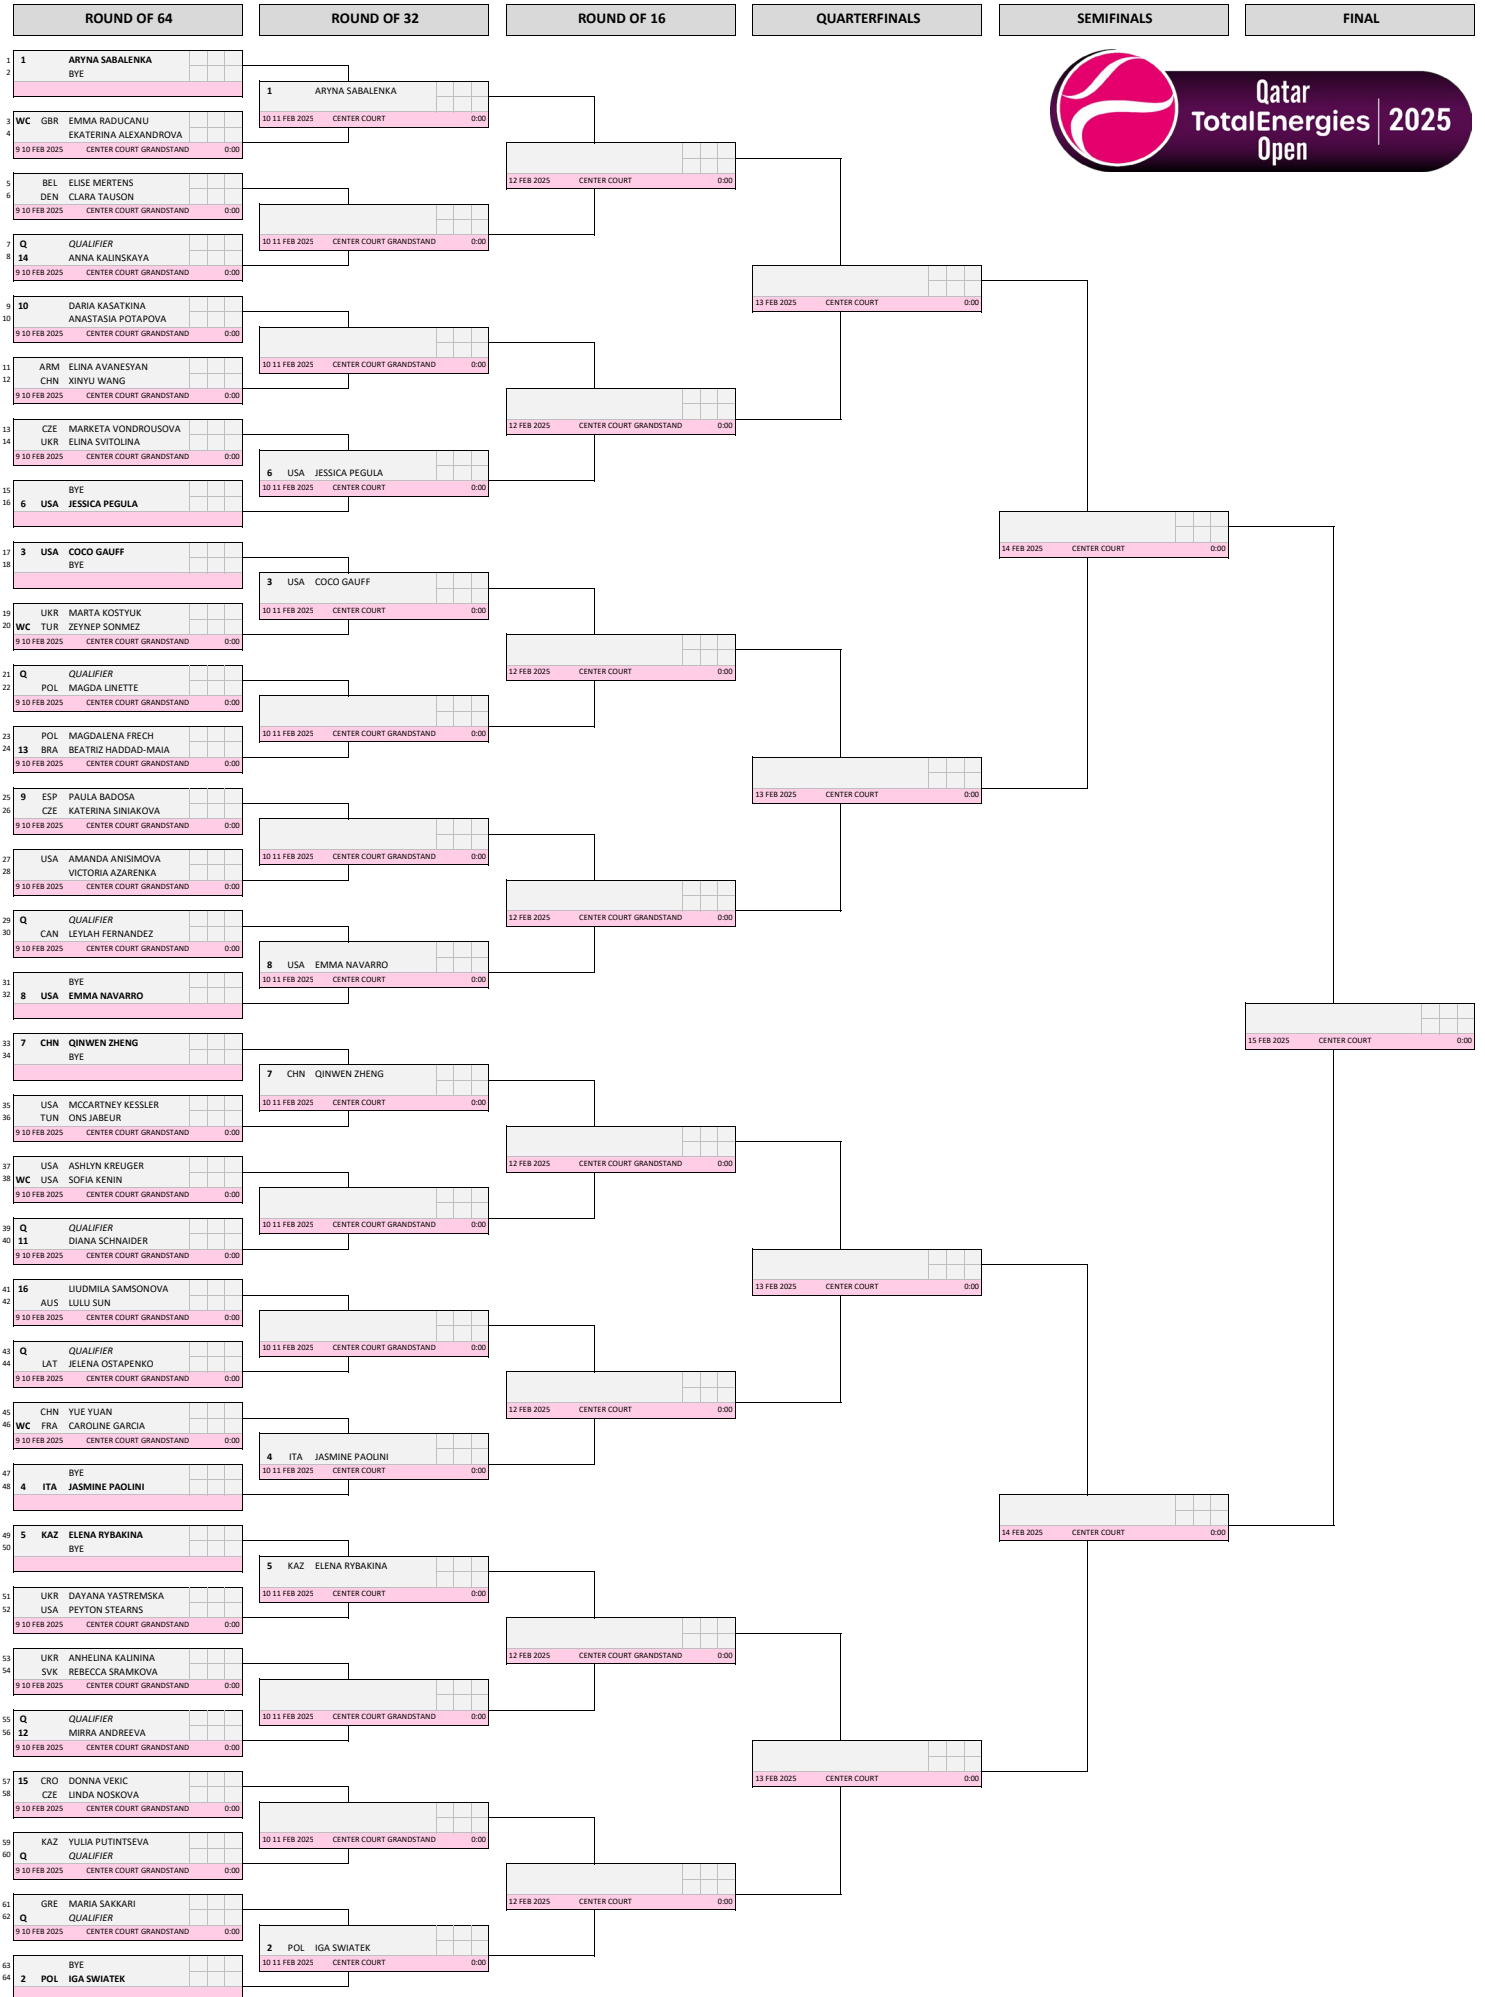

DONNA VEKIC WITHDREW FROM DRAW CEREMONY (ILLNESS)

CURRENT RANKING: 19

LAST SUMMER, SHE REACHED HER FIRST GRAND SLAM SEMIFINAL AT WIMBLEDON, CAPTURED OLYMPIC SILVER IN PARIS (THE FIRST-EVER WOMEN'S SINGLES MEDAL FOR HER COUNTRY) - AND LAST MONTH, FOLLOWING A ROUND OF 16 RUN IN MELBOURNE, CLIMBED TO A CAREER-HIGH RANKING OF WORLD #17. MAKING HER 5TH DOHA APPEARANCE, FROM CROATIA . . . DONNA VEKIC.

Qatar TotalEnergies Open 2025 | WTA 1000 | Main Draw

CITY, COUNTRY
Doha, Qatar

TOURNAMENT DATES
9 Feb - 15 Feb, 2025

TOTAL FINANCIAL COMMITMENT
\$3,654,963

CITY, COUNTRY
Doha, Qatar

TOURNAMENT DATES
9 Feb - 15 Feb, 2025